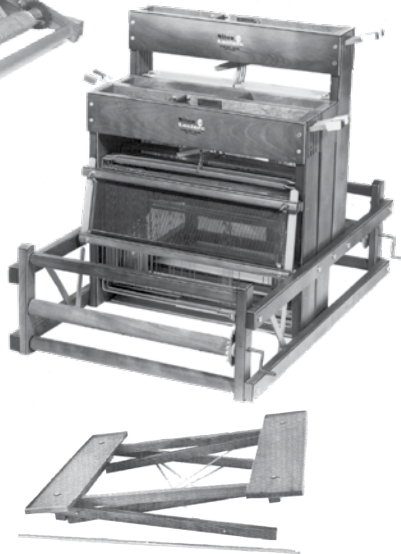

DOROTHY 15³/₄

2110-0000 4 shaft \$810.00

2111-1000 8 shaft \$1104.00

STANDARD EQUIPMENT

- » Steel Reed, 12 dents/inch
- » 1 boat shuttle 6122-1000
- » 1 reed and heddle hook 6141-7000
- » 2 metal lease sticks
- » 10 loop cords for lashing
- » Transfer heddle Bars
- » Instructions
- » Book "Warp and Weave"

4 SHAFT LOOM

This 4 shaft table loom is collapsible for easy carrying and storage. It is a practical loom for schools, summer camps, occupational therapy and hobbyists. The shafts are operated by the unique side levers of graduated lengths. A 4 shaft loom comes with levers on the right. The selection of the harnesses is easy because the lever tabs are in different colors.

This 4 shaft loom can be supplied with a deeper frame to which additional 4 shaft sections can be added to convert it to 8 or even 12 shafts. All you have to do is assemble the sections as you wish: they are screwed to the frame. Levers for harness frames are permanently situated.

8, or 12 SHAFT LOOM

This Dorothy loom is built with a deeper frame in which you can place 2 or 3 sections of 4 shafts, placing levers either on the right or left hand side, as you wish but usually we alternate, right for the first, left for the second and right for the third.