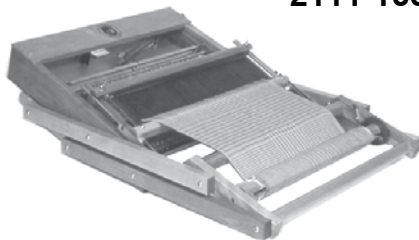

DOROTHY 15³/₄

2110-0000 4 shaft \$810.00

2111-1000 8 shaft \$1104.00

STANDARD EQUIPMENT

- » Steel Reed, 12 dents/inch
- » 1 boat shuttle 6122-1000
- » 1 reed and heddle hook 6141-7000
- » 2 metal lease sticks
- » 10 loop cords for lashing
- » Transfer heddle Bars
- » Instructions
- » Book "Warp and Weave"

4 SHAFT LOOM

This 4 shaft table loom is collapsible for easy carrying and storage. It is a practical loom for schools, summer camps, occupational therapy and hobbyists. The shafts are operated by the unique side levers of graduated lengths. A 4 shaft loom comes with levers on the right. The selection of the harnesses is easy because the lever tabs are in different colors.

This 4 shaft loom can be supplied with a deeper frame to which additional 4 shaft sections can be added to convert it to 8 or even 12 shafts. All you have to do is assemble the sections as you wish: they are screwed to the frame. Levers for harness frames are permanently situated.

8, or 12 SHAFT LOOM

This Dorothy loom is built with a deeper frame in which you can place 2 or 3 sections of 4 shafts, placing levers either on the right or left hand side, as you wish but usually we alternate, right for the first, left for the second and right for the third.