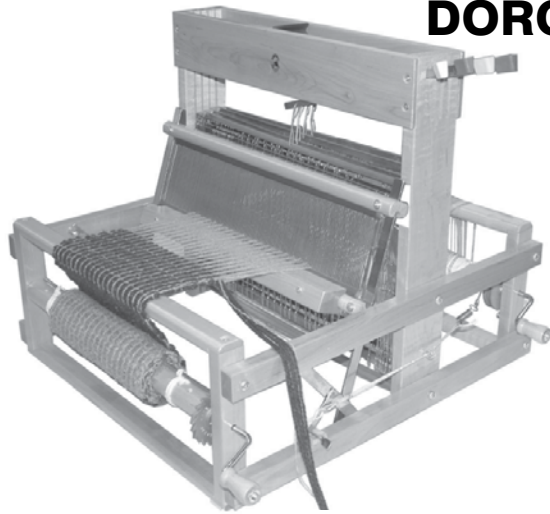

DOROTHY 15³/₄

2110-0000 4 shaft \$810.00

2111-1000 8 shaft \$1104.00

STANDARD EQUIPMENT

- » Steel Reed, 12 dents/inch
- » 1 boat shuttle 6122-1000
- » 1 reed and heddle hook 6141-7000
- » 2 metal lease sticks
- » 10 loop cords for lashing
- » Transfer heddle Bars
- » Instructions
- » Book "Warp and Weave"

4 SHAFT LOOM

This 4 shaft table loom is collapsible for easy carrying and storage. It is a practical loom for schools, summer camps, occupational therapy and hobbyists. The shafts are operated by the unique side levers of graduated lengths. A 4 shaft loom comes with levers on the right. The selection of the harnesses is easy because the lever tabs are in different colors.

This 4 shaft loom can be supplied with a deeper frame to which additional 4 shaft sections can be added to convert it to 8 or even 12 shafts. All you have to do is assemble the sections as you wish: they are screwed to the frame. Levers for harness frames are permanently situated.

8, or 12 SHAFT LOOM

This Dorothy loom is built with a deeper frame in which you can place 2 or 3 sections of 4 shafts, placing levers either on the right or left hand side, as you wish but usually we alternate, right for the first, left for the second and right for the third.